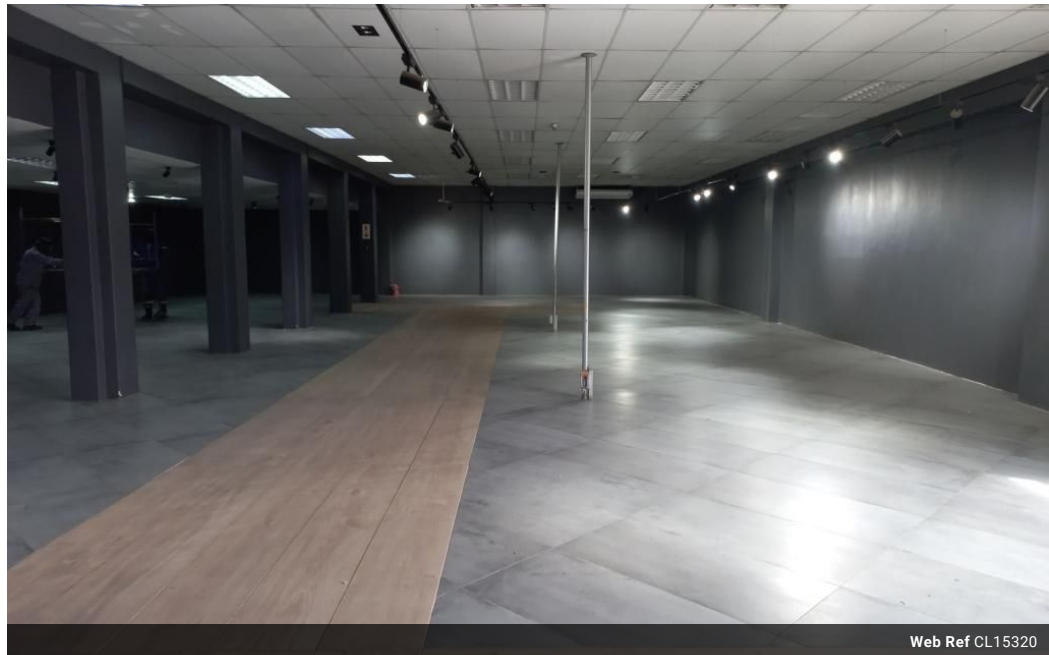

Web Ref CL15320

R113,760 pm

Gross Monthly Rental R113,760 Excl. VAT

0

0

Showroom available "To Let"

Kopp Commercial is pleased to offer you this showroom to let situated in Rossburgh.

- Upstairs is 241sqm
- Downstairs is 1181sqm
- Total GLA of 1422sqm
- Rate is R80/sqm
- Rental is R113 760.00 per month excluding VAT

Features

Zoning Industrial

Sizes

Floor Size 1,422m²