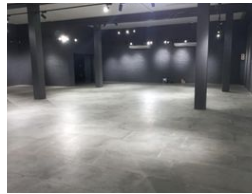

R113,760 pm

Gross Monthly Rental R113,760 Excl. VAT

0

0

Showroom available "To Let"

Kopp Commercial is pleased to offer you this showroom to let situated in Rossburgh.

- Upstairs is 241sqm
- Downstairs is 1181sqm
- Total GLA of 1422sqm
- Rate is R80/sqm
- Rental is R113 760.00 per month excluding VAT

For more information or to view, call Themba.

Looking for Space in and around Rossburgh, contact Kopp Commercial today and let us find your ideal Premises for your OFFICE Business requirements. Alternatively should you have premises to let or for sale, contact Kopp Commercial to assist you in finding

Features

Zoning Industrial

Sizes

Floor Size 1,422m²