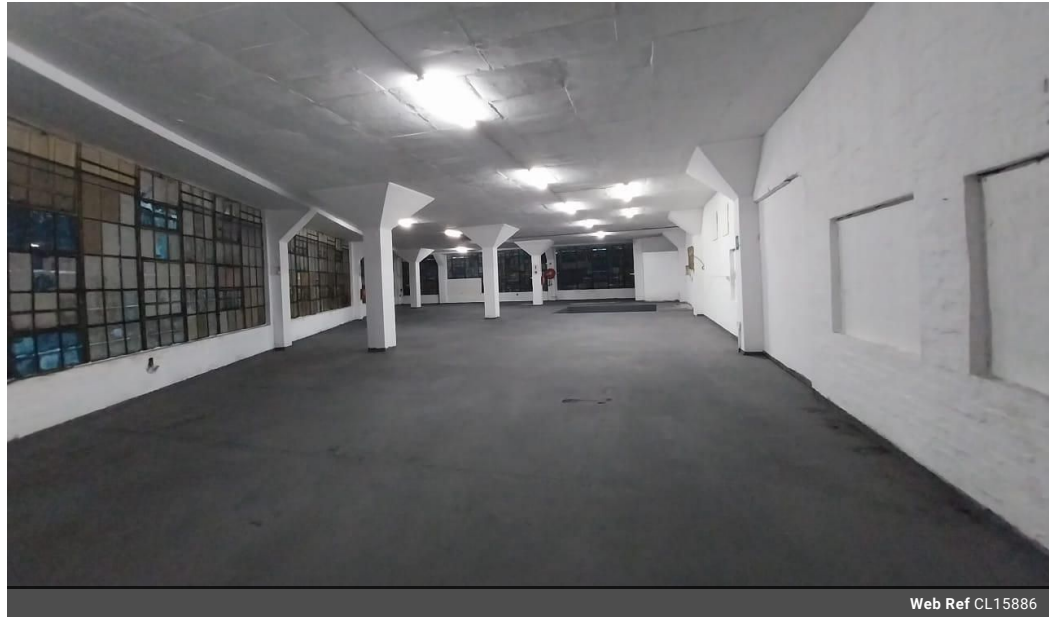

Web Ref CL15886

R20,000 pm

Gross Monthly Rental R20,000 Excl. VAT

0 0

Workshop "To Let"

Kopp Commercial is pleased to offer you this Workshop to let situated in Clairwood.

- GLA 385 square meters
- Rental R20 000.00 per month excluding ops costs, utilities and VAT
- Ground floor workshop with inspection pit
- 3m height to eaves
- 3 phase power
- roller shutter doors
- Available immediately

Please contact Themba for more information or to view the property.

Looking for Space in and around Clairwood, contact Kopp Commercial today and let us find your ideal Premises for your OFFICE Business requirements. Alternatively should you have premises to let or for sale, contact Kopp Commercial to assist you in finding

Features

Zoning Industrial

Sizes
Floor Size 385m²