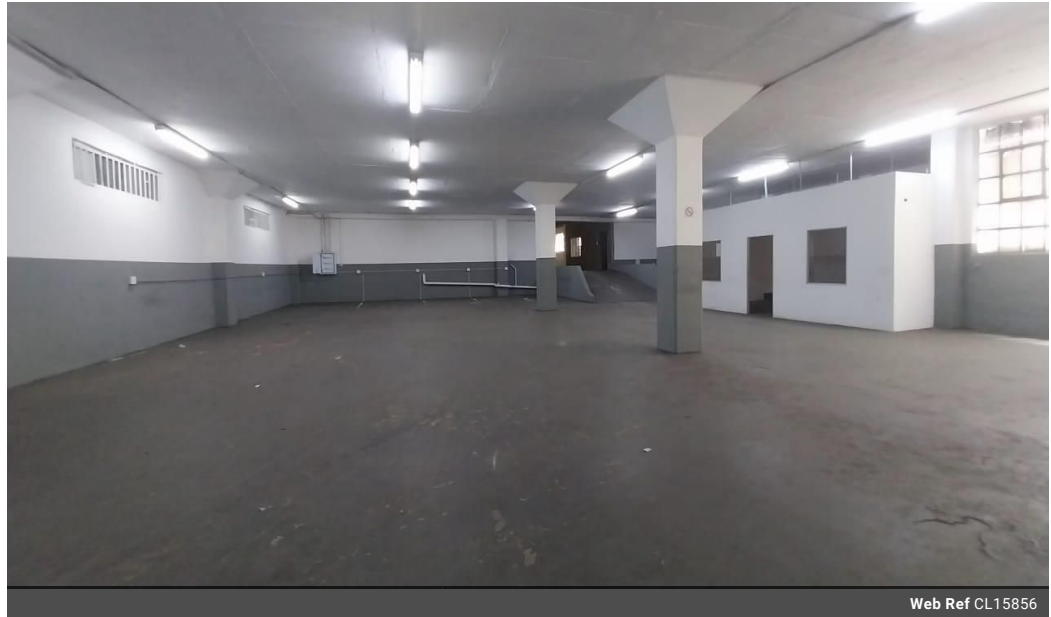

Themba Letlaka
073 072 8711
themba@koppcommercial.co.za

Contact Kopp Commercial Head Office

031 3120625

9 Davallen Avenue
Glenashley
Durban North
4051

Web Ref CL15856

R22,000 pm

Gross Monthly Rental R22,000 Excl. VAT

0 0

Workshop "To Let"

Kopp Commercial is pleased to offer you this Workshop to let situated in Clairwood.

- GLA 400 square meters
- Rental R22 000.00 per month excluding VAT
- 3 Phase Power - 100 Amps
- 1 roller shutter door
- Available Immediately

Please contact Themba for more information or to view the property.

Looking for Space in and around the Clairwood area, contact Kopp Commercial today and let us find your ideal Premises for your office/ retail business requirements. Alternatively, should you have premises to let or for sale, contact Kopp Commercial to assist

Features

Zoning Industrial

Interior

Power 3 Phase Yes
Power Amps 100

Sizes

Floor Size 400m²