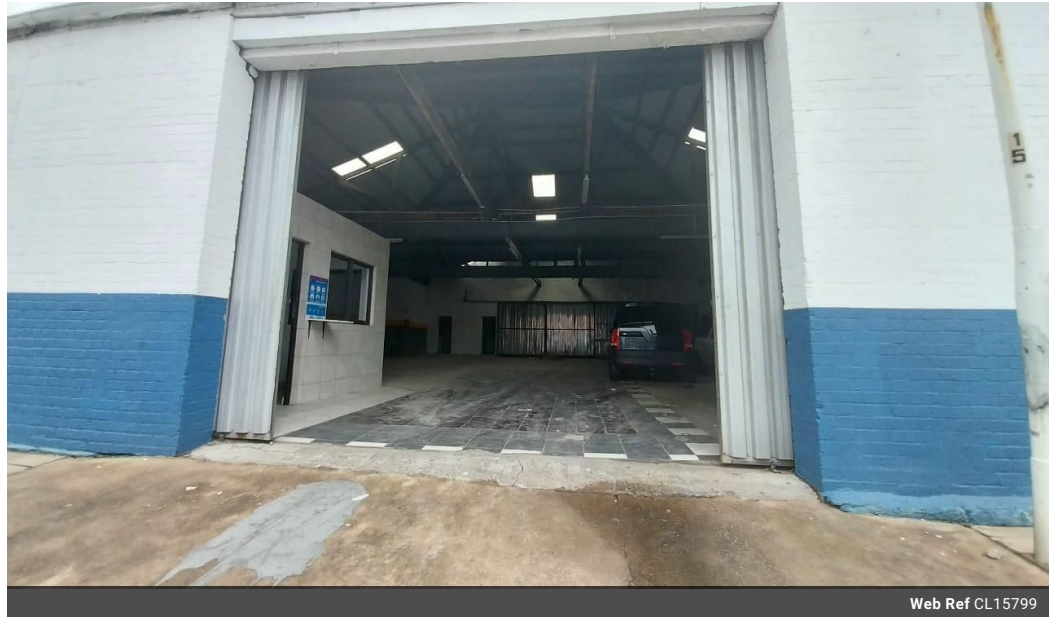

Themba Letlaka
073 072 8711
themba@koppcommercial.co.za

Contact Kopp Commercial Head Office

031 3120625

9 Davallen Avenue
Glenashley
Durban North
4051