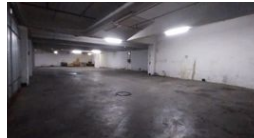

R60,000 pm

Gross Monthly Rental R60,000 Excl. VAT

0 0

Warehouse "To Let"

Kopp Commercial is pleased to offer you this Warehouse space in Greyville.

GLA 1220 square meters
Rental R60 000.00 per month excluding VAT
Deposit is one month's rental

For more information or to view this unit, please contact Themba.

Looking for Space in and around Greyville, contact Kopp Commercial today and let us find your ideal Premises for your OFFICE Business requirements. Alternatively should you have premises to let or for sale, contact Kopp Commercial to assist you in finding

Features

Zoning Commercial

Sizes
Floor Size 1,220m²