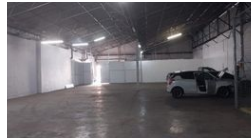

R45,000 pm

Gross Monthly Rental R45,000 Excl. VAT

0 0

Warehouse available "To Let"

Kopp Commercial is pleased to offer you this spacious Warehouse to let in Umbilo.

GLA 650 square meters
Rental R45 000.00 per month excluding VAT
Electricity is prepaid
Deposit required is one month's rental
Available immediately

Please contact Themba for more information or to view the Property.

Looking for Space in and around Umbilo, contact Kopp Commercial today and let us find your ideal Premises for your OFFICE Business requirements. Alternatively should you have premises to let or for sale, contact Kopp Commercial to assist you in finding

Features

Zoning Commercial

Sizes
Floor Size 650m²