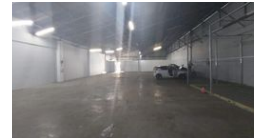

R45,000 pm

Gross Monthly Rental R45,000 Excl. VAT

0 0

Warehouse available "To Let"

Kopp Commercial is pleased to offer you this spacious Warehouse to let in Umbilo.

GLA 650 square meters
Rental R45 000.00 per month excluding VAT
Electricity is prepaid
Deposit required is one month's rental
Available immediately

Please contact Themba for more information or to view the Property.

Looking for Space in and around Umbilo, contact Kopp Commercial today and let us find your ideal Premises for your OFFICE Business requirements. Alternatively should you have premises to let or for sale, contact Kopp Commercial to assist you in finding

Features

Zoning Commercial

Sizes
Floor Size 650m²